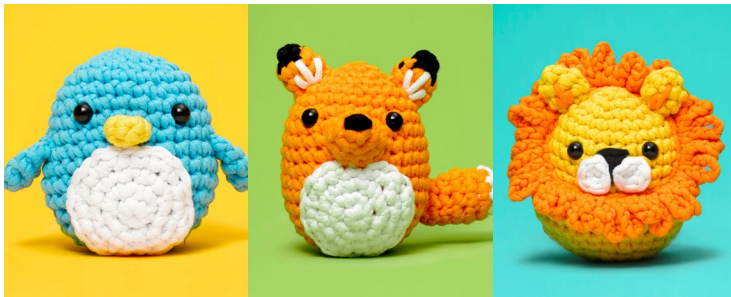

[Retail Store Order Form](#)

Notes: No change given from Dakota Dough. All sales final. Allow 30 days for delivery.

Woobles Crochet Kit

Lion #4788597 | Penguin #4788598 | Fox #4788599
Learn to crochet with everything you need to complete each animal. Sets include yarn, hook, instructions, and video tutorials.