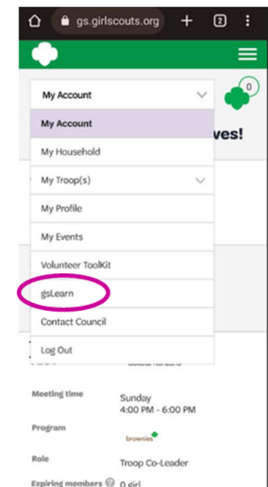

### Computer View

1. myGS can also be access from the header of the Girl Scouts Dakota Horizons' website at [gsdakotahorizons.org](http://gsdakotahorizons.org).

2. Once logged into myGS, click the yellow "My Account" button at the top of the screen.

## Mobile View

1. On the Girl Scouts Dakota Horizons website, select the menu drop down from any page and then select “myGS”.

2. In myGS, you will see a participation page, select the hamburger menu in the upper right corner and click “My Account”.

3. At the top of the screen, open the drop down menu and select “gsLearn”.