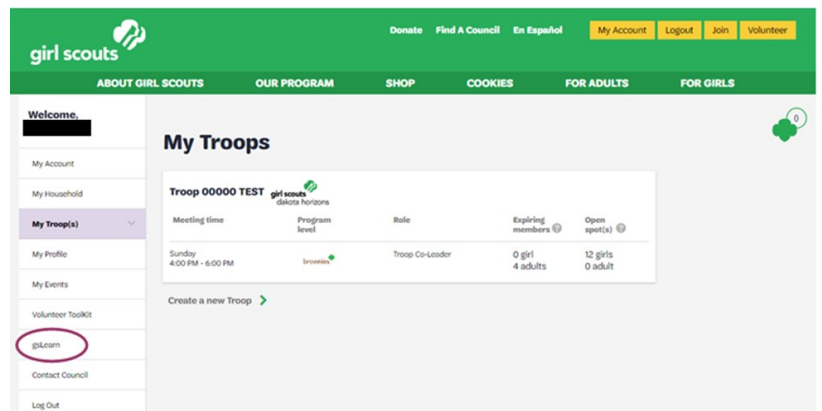

### Computer View

1. myGS can also be access from the header of the Girl Scouts Dakota Horizons' website at [gsdakotahorizons.org](http://gsdakotahorizons.org).

2. Once logged into myGS, click the yellow "My Account" button at the top of the screen.

## Mobile View

1. On the Girl Scouts Dakota Horizons website, select the menu drop down from any page and then select “myGS”.

2. In myGS, you will see a participation page, select the hamburger menu in the upper right corner and click “My Account”.