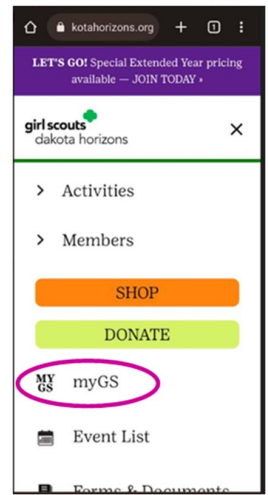

### How do I access gsLearn?

1. Login to your myGS account at <https://mygs.girlscouts.org/>.
2. Your username is your email address; if do not know your password select "Forgot your password?" to prompt a reset of your password.
3. You will be redirected to the participation screen. Click on My Account.
4. Click gsLearn from the menu.

### Computer View

1. myGS can also be access from the header of the Girl Scouts Dakota Horizons' website at [gsdakotahorizons.org](http://gsdakotahorizons.org).

2. Once logged into myGS, click the yellow "My Account" button at the top of the screen.

3. From the menu on the left, select "gsLearn" to open the training platform.

## Mobile View

1. On the Girl Scouts Dakota Horizons website, select the menu drop down from any page and then select “myGS”.

2. In myGS, you will see a participation page, select the hamburger menu in the upper right corner and click “My Account”.