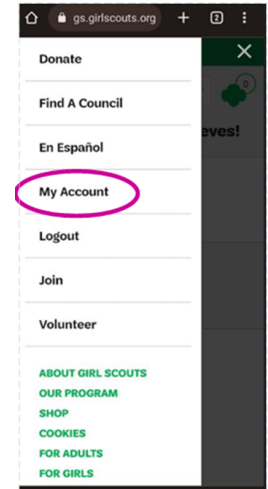

### Computer View

1. myGS can also be access from the header of the Girl Scouts Dakota Horizons' website at [gsdakotahorizons.org](http://gsdakotahorizons.org).

2. Once logged into myGS, click the yellow "My Account" button at the top of the screen.

3. From the menu on the left, select "gsLearn" to open the training platform.

## Mobile View

1. On the Girl Scouts Dakota Horizons website, select the menu drop down from any page and then select “myGS”.

2. In myGS, you will see a participation page, select the hamburger menu in the upper right corner and click “My Account”.